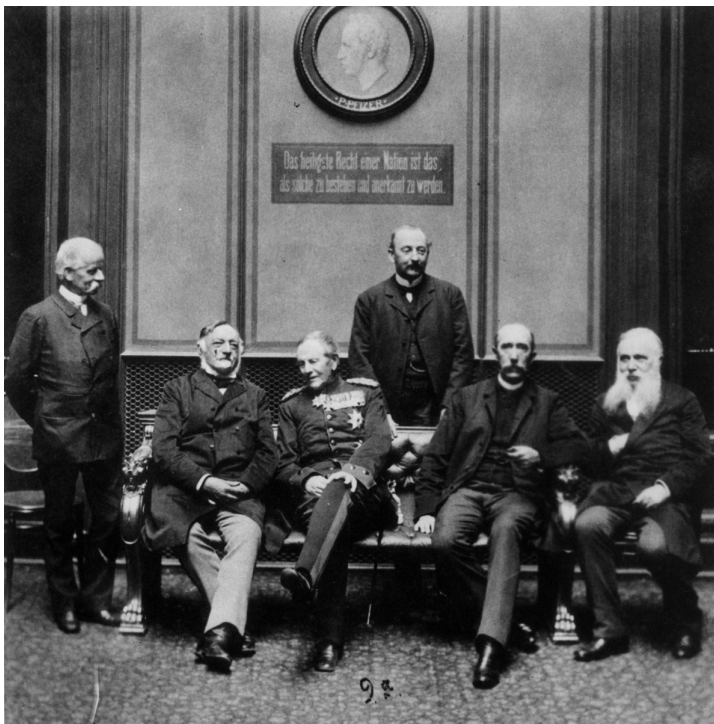

## Members of the Conservative Party's Reichstag Caucus (1889)

### Abstract

---

Taken in the foyer of the Reichstag, this photograph by Julius Braatz shows members of the German Conservative Party's Reichstag caucus: (left to right) Rudolph Wichmann, Otto von Seydewitz, Helmuth von Moltke, Count Konrad von Kleist-Schmenzin, Otto von Helldorff-Bedra (caucus chairman), and Carl Ackermann.

### Source

---

Source: Members of the German Conservative Party. From left to right: Wichmann, von Seydewitz, Dr. Graf von Moltke, Graf von Kleist-Schmenzin, von Helldorf, Ackermann. Photograph (1889). bpk-Bildagentur, image number 30013242. For rights inquiries, please contact Art Resource at [requests@artres.com](mailto:requests@artres.com) (North America) or bpk-Bildagentur at [kontakt@bpk-bildagentur.de](mailto:kontakt@bpk-bildagentur.de) (for all other countries).

© bpk

Recommended Citation: Members of the Conservative Party's Reichstag Caucus (1889), published in: German History in Documents and Images, <<https://germanhistorydocs.org/en/forging-an-empire-bismarckian-germany-1866-1890/ghdi:imag>