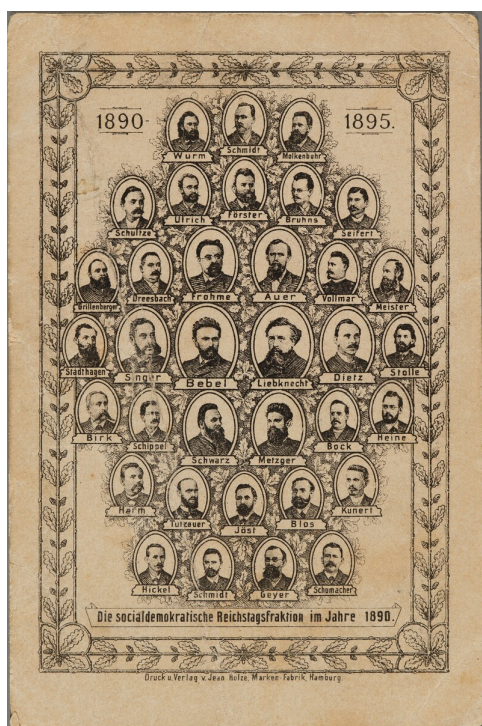

Postcard Showing Portraits of Social Democratic Reichstag Deputies (1890)

Abstract

This postcard shows the thirty-five members of the Social Democratic Reichstag caucus, with August Bebel (1840–1913) and Wilhelm Liebknecht (1826–1900) in the center. The deputies were elected in February-March 1890 for a five-year legislative period, but it was cut short prematurely in 1893 when Otto von Bismarck's successor, Chancellor Leo von Caprivi (1831–1899), called an unscheduled election to pass his Army Bill over the opposition of Social Democrats and others. On the reverse side is an ironic obituary notice for the Anti-Socialist Law, which expired on September 30, 1890.

Source

Source: Commemorative Card with the Members of the Social Democratic Fraction of the Reichstag. Lithograph (1890). Printer: Jean Holze. Hamburg, 1890. Deutsches Historisches Museum, Berlin. Inv.-Nr.: Do 73/351. Available online at: <http://www.dhm.de/lemo/bestand/objekt/ju007693>

© Deutsches Historisches Museum, Berlin

Recommended Citation: Postcard Showing Portraits of Social Democratic Reichstag Deputies (1890), published in: German History in Documents and Images, <<https://germanhistorydocs.org/en/forging-an-empire-bismarckian-germany-1866-1890/ghdi:image-5124>> [April 30, 2024].