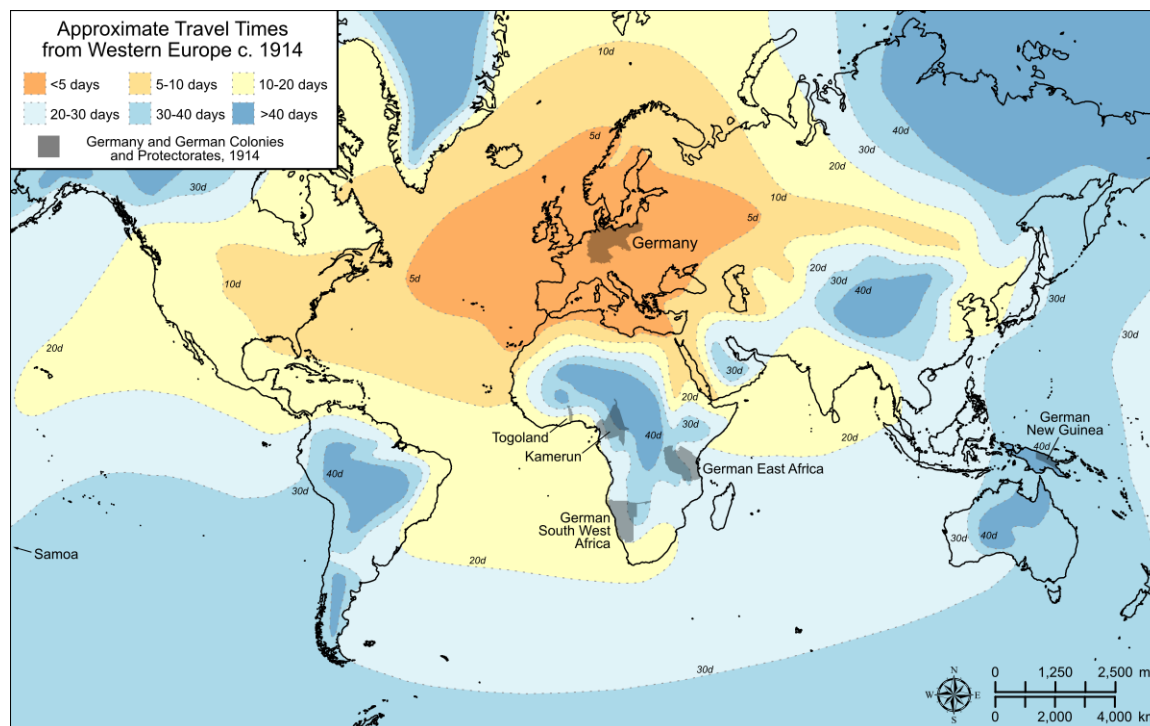

Approximate Travel Times From Western Europe, c. 1914

Source

Source: Cartography by Gabriel Moss in collaboration with David Ciarlo, 2025.

Recommended Citation: Approximate Travel Times From Western Europe, c. 1914, published in: German History in Documents and Images, <<https://germanhistorydocs.org/en/wilhelmine-germany-and-the-first-world-war-1890-1918/ghdi:map-5020>> [May 08, 2026].