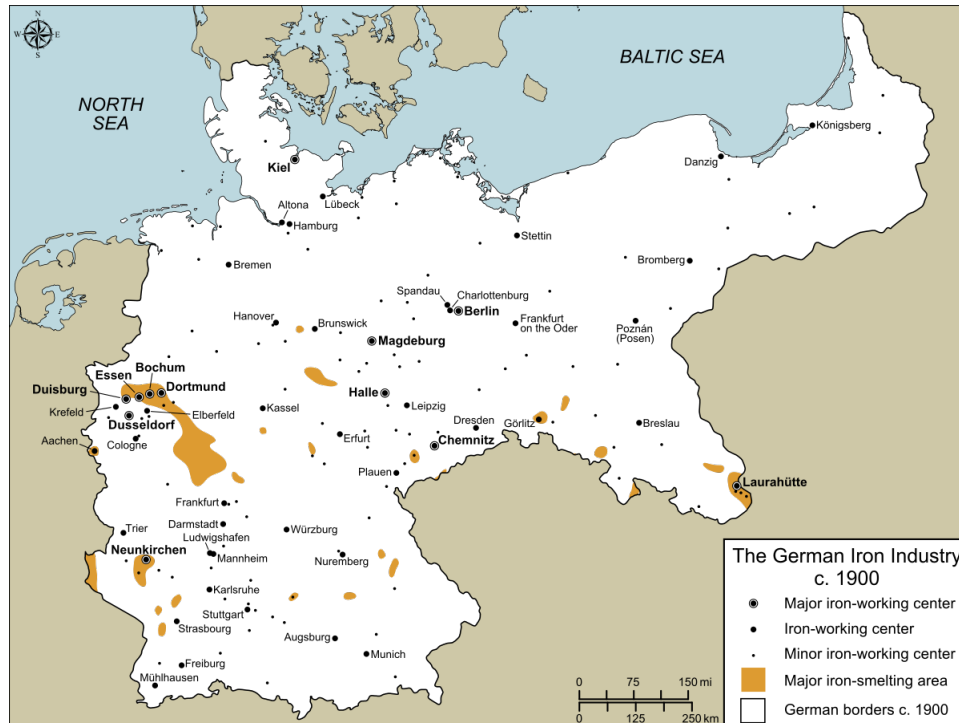

The German Iron Industry c. 1900

Source

Source: Cartography by Gabriel Moss in collaboration with David Ciarlo, 2025.

Recommended Citation: The German Iron Industry c. 1900, published in: German History in Documents and Images, <https://germanhistorydocs.org/en/wilhelmine-germany-and-the-first-world-war-1890-1918/ghdi:map-5021> [May 08, 2026].